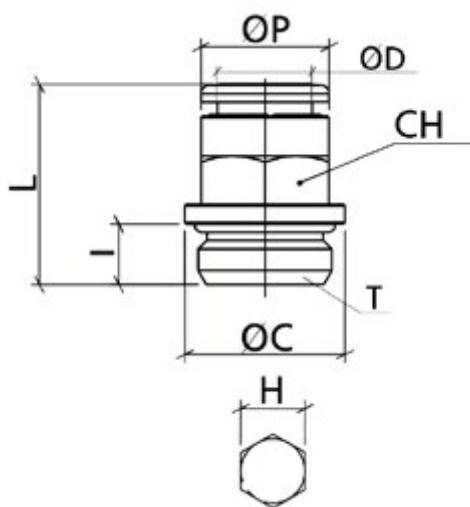

Data Sheet

Article number: 589OTRC06M5

Description: Metal Push-in fitting, straight, $\varnothing 6/M5$, w. o-ring
Type: OTRC06M5, Nickel plated brass

Measures

= M5x0,8

Weight = 8

= 7

= 12

= 4

= 21

= 11

= 6

= 2.5